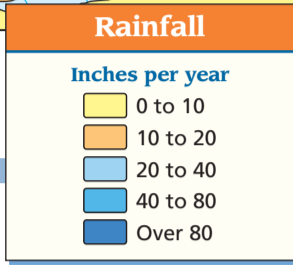

NYSTROM

PHYSICAL
Desk Map