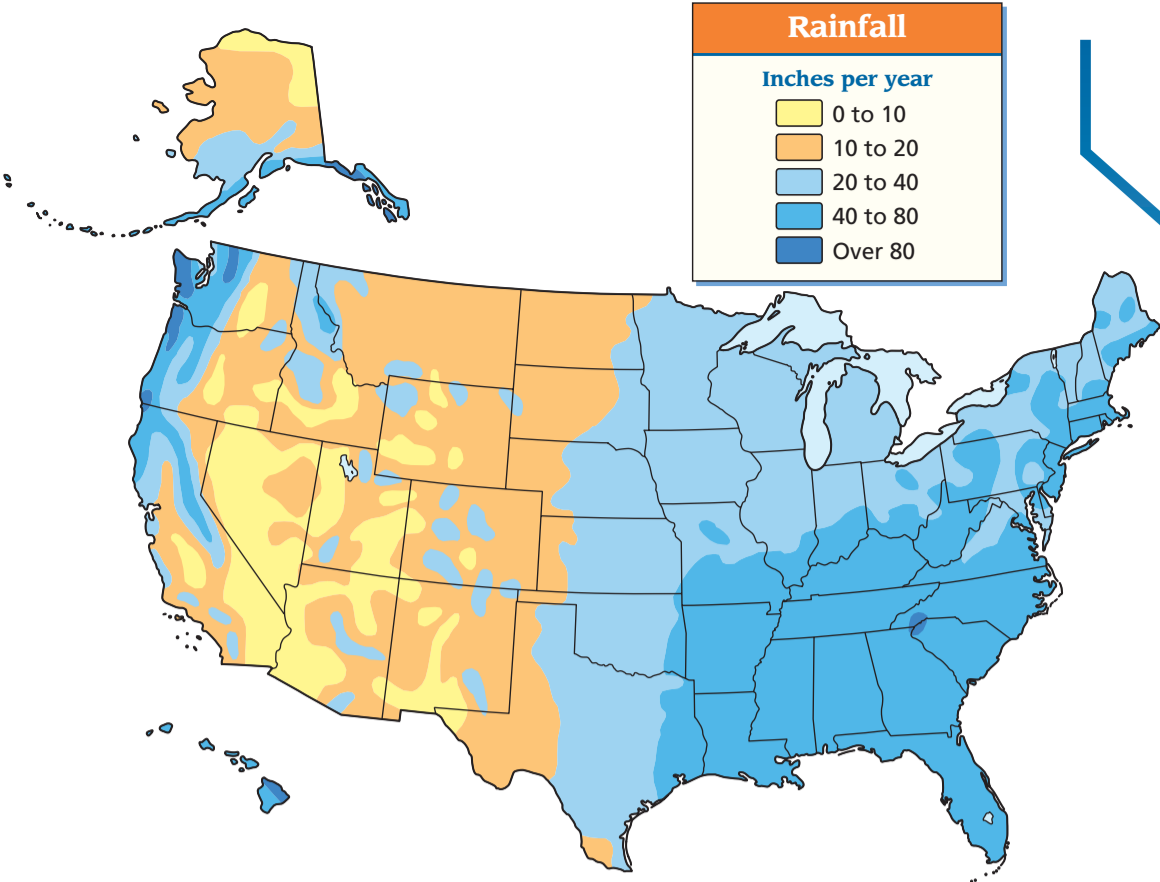

NYSTROM

PHYSICAL
Desk Map