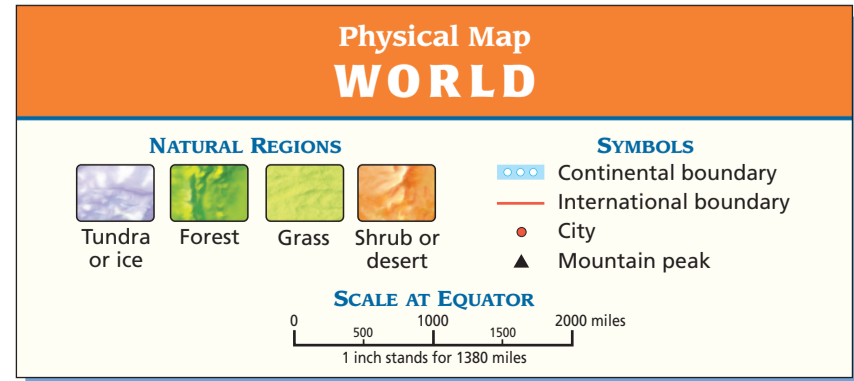

**NYSTROM**

**PHYSICAL**  
Desk Map

**NYSTROM**

**PHYSICAL**  
Desk Map

# RAISED RELIEF

Map

MARKABLE  
Use water-soluble ink. Clean shortly after use.